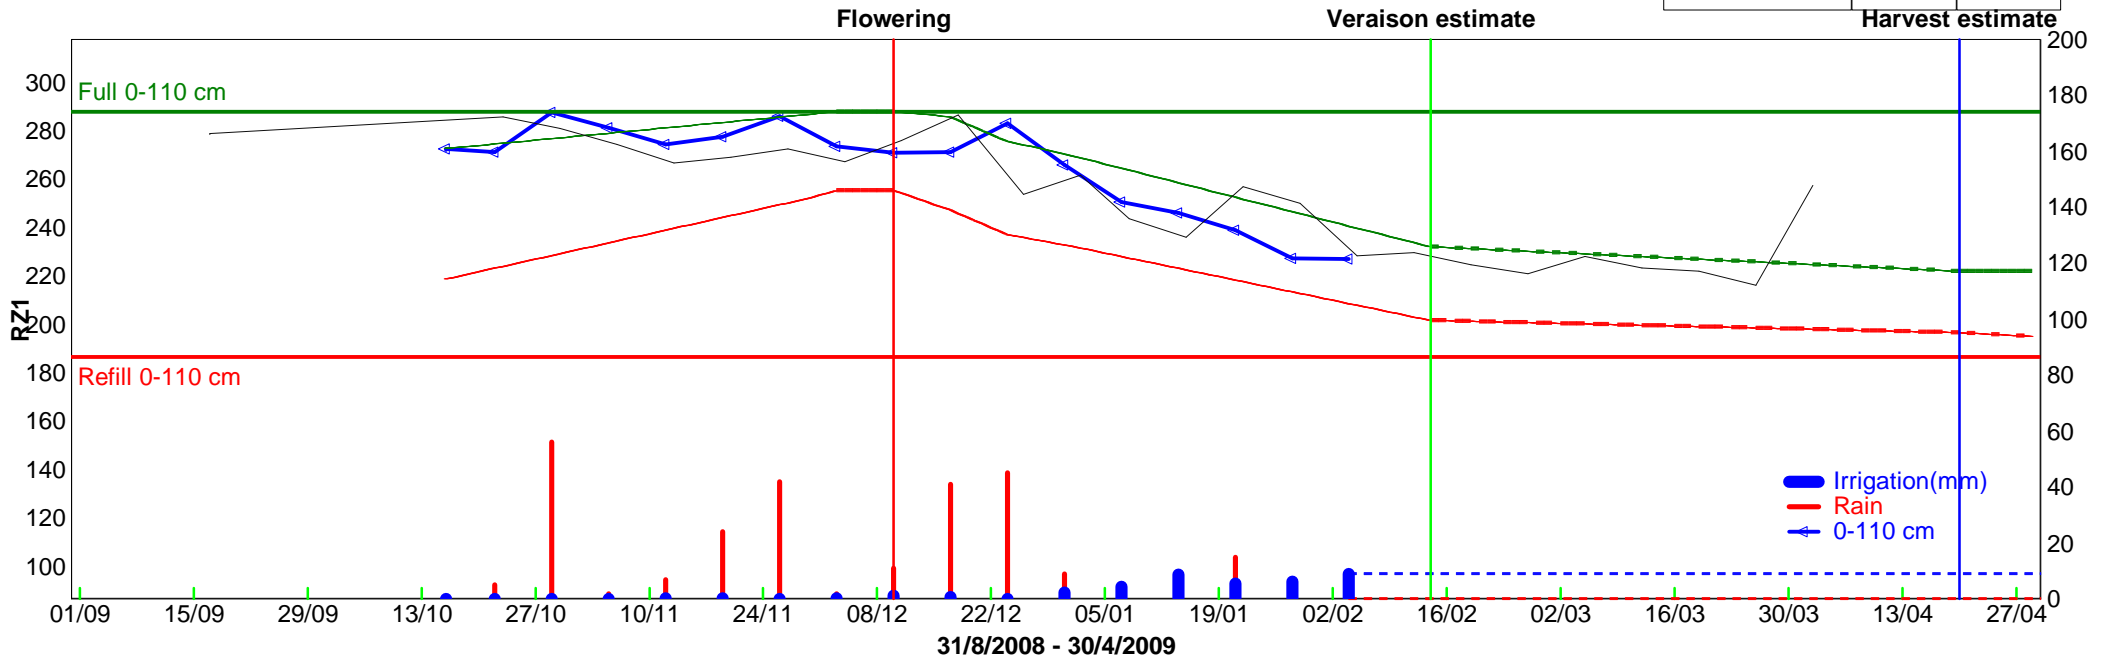

Current State

Root Zone: 0-110 cm			
Full:	288 mm	Refill:	186 mm
Previous:	227 mm	Current:	227 mm

Amount received last week

	mm	L/plant	Hrs
Irrigation:	9	48.3	13.4
Rainfall:	0 mm		
Crop Use:	13 mm		

Predictions(week)

	mm	L/Plant	Hours
Target:	5 mm	25	7
ET +30%:	8 mm	46	13
ET -30%:	1 mm	5	1

Recommendation

Hours Required

MON	2
TUE	0
WED	2
THUR	0
FRI	2
SAT	0
SUN	2

Recommendations based on:

	L/plant/h	L/hr
Emitter Rate	3.6	1.2

31/8/2008 - 30/4/2009