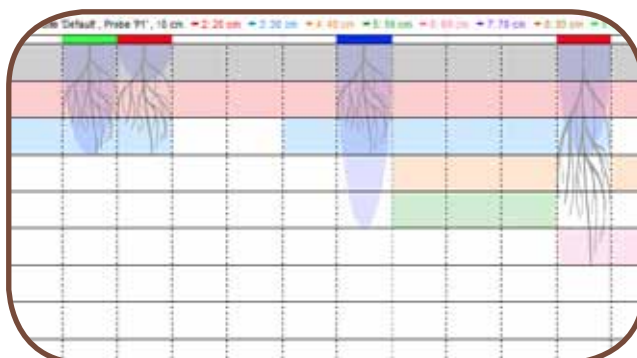

SENTEK BLUETOOTH PROBE SERVICE

Sentek's new Bluetooth Probe offers the benefit of continuous monitoring via a **weekly monitoring service**.

The probe measures a 90cm soil profile in 10cm slices. Data is uploaded weekly by a Fruition technician.

ADVANTAGES

- No cables or solar panels – most discreet probe available.
- Minimal soil disturbance.
- Soil moisture and soil temperature readings every 30 minutes.
- Easy-to-see effects of crop water use, onset of stress, irrigation, rainfall, and depth of root activity.
- Technician visits ensure regular, reliable data uploading and plant monitoring.
- Local (within 3km) weather forecast.
- Easy-to-understand weekly irrigation recommendations.
- Ideal for areas with no or marginal cellular network coverage.

OPTIONAL EXTRAS

- Rainfall logged from nearby weather station.
- TriSCAN sensors – nutrient salt concentration.

SCAN OR CLICK TO
VIEW SAMPLE REPORTS